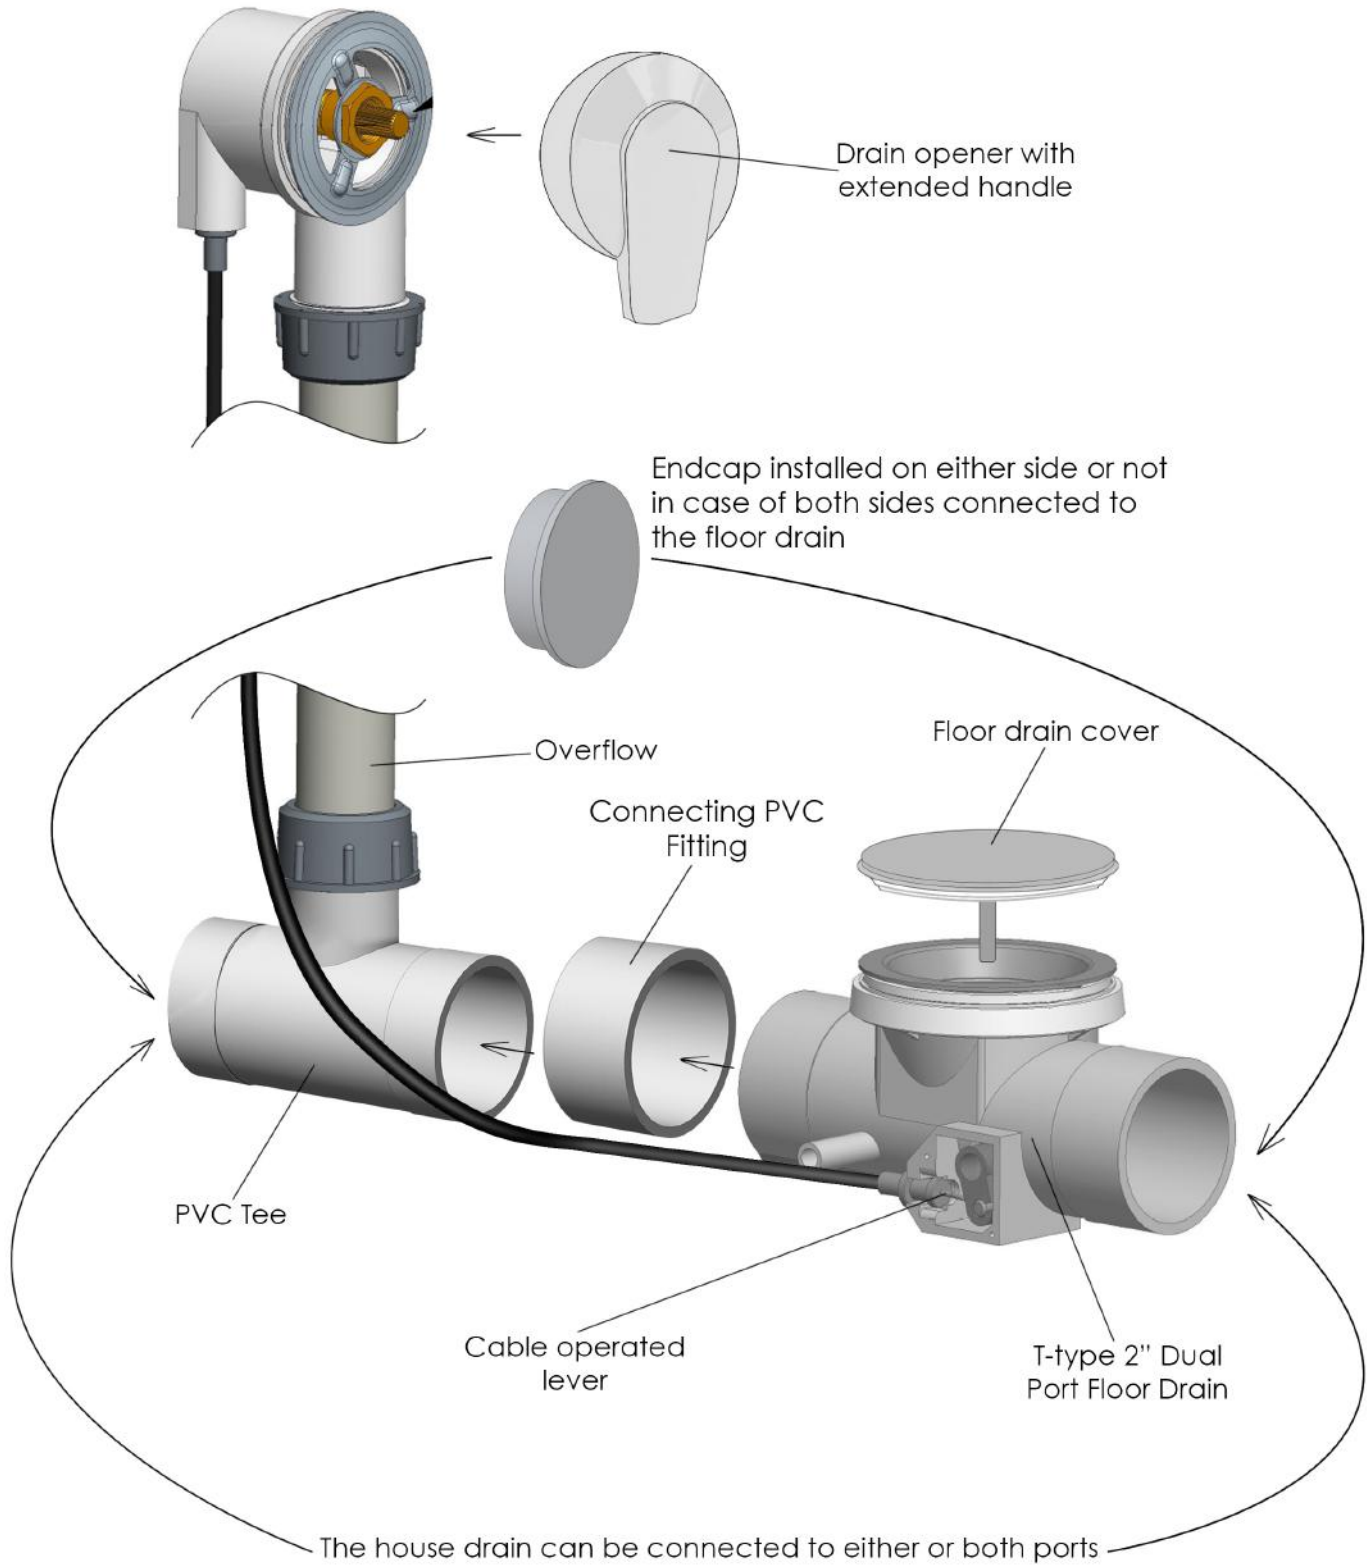

Ella Walk-In Bath Two Drain Options

Ella Walk-In Baths are equipped with one of two drain types shown below. Please refer to your drain option at time of purchase.

2" Brass Drain

Brass

90° PVC Elbow

2" PVC T-type 2 Port Drain

Endcap PVC T-Type

Several installation options

ABOVE THE FLOOR DRAIN INSTALLATION OPTION

BELOW THE FLOOR DRAIN INSTALLATION OPTION WITH LOWERED FRAME/THRESHOLD

Above the floor drain installation options

The drain positioning should be determined by a licensed plumber. The pictures above only show a few of the many possible options for drainage setup. For faster drainage all 4 ports may be connected to house drain.

Below the floor drain installation options

The drain positioning should be determined by a licensed plumber. The pictures above only show a few of the many possible options for drainage setup. For faster drainage all 4 ports may be connected to house drain.

2" T-type Dual Port Floor Drain for Ella Dual Drain Walk-In Bathtubs

2" T-type Dual Port Floor Drain for
Ella Single Drain Walk-In Bathtubs
Available on Ella Models: Front Entry and Mobile