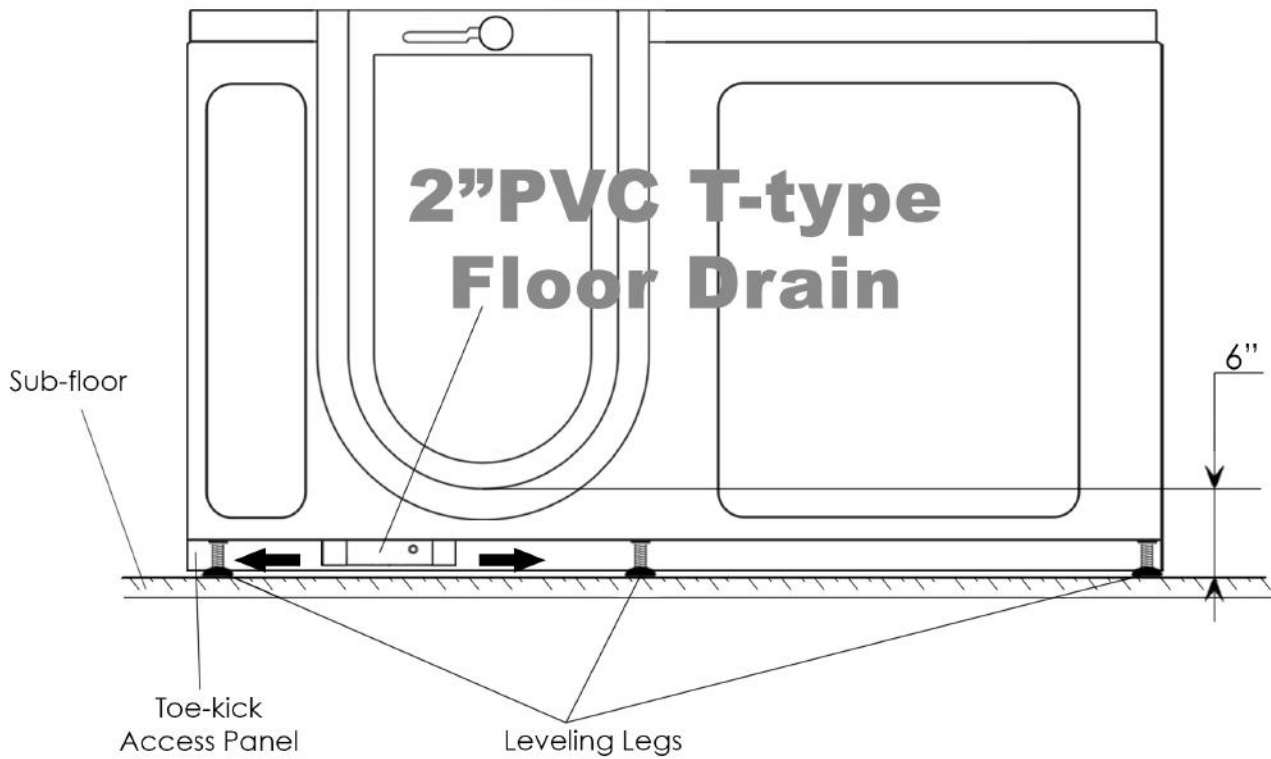

Ella Walk-In Bath Two Drain Options

Ella Walk-In Baths are equipped with one of two drain types shown below. Please refer to your drain option at time of purchase.

2" Brass Drain

Brass

90° PVC Elbow

2" PVC T-type 2 Port Drain

Endcap PVC T-Type

Several installation options

ABOVE THE FLOOR DRAIN INSTALLATION OPTION

BELOW THE FLOOR DRAIN INSTALLATION OPTION WITH LOWERED FRAME/THRESHOLD

Above the floor drain installation options

The drain positioning should be determined by a licensed plumber. The pictures above only show a few of the many possible options for drainage setup. For faster drainage all 4 ports may be connected to house drain.

Below the floor drain installation options

The drain positioning should be determined by a licensed plumber. The pictures above only show a few of the many possible options for drainage setup. For faster drainage all 4 ports may be connected to house drain.

2" T-type Dual Port Floor Drain for Ella Dual Drain Walk-In Bathtubs

2" T-type Dual Port Floor Drain for
Ella Single Drain Walk-In Bathtubs
Available on Ella Models: Front Entry and Mobile