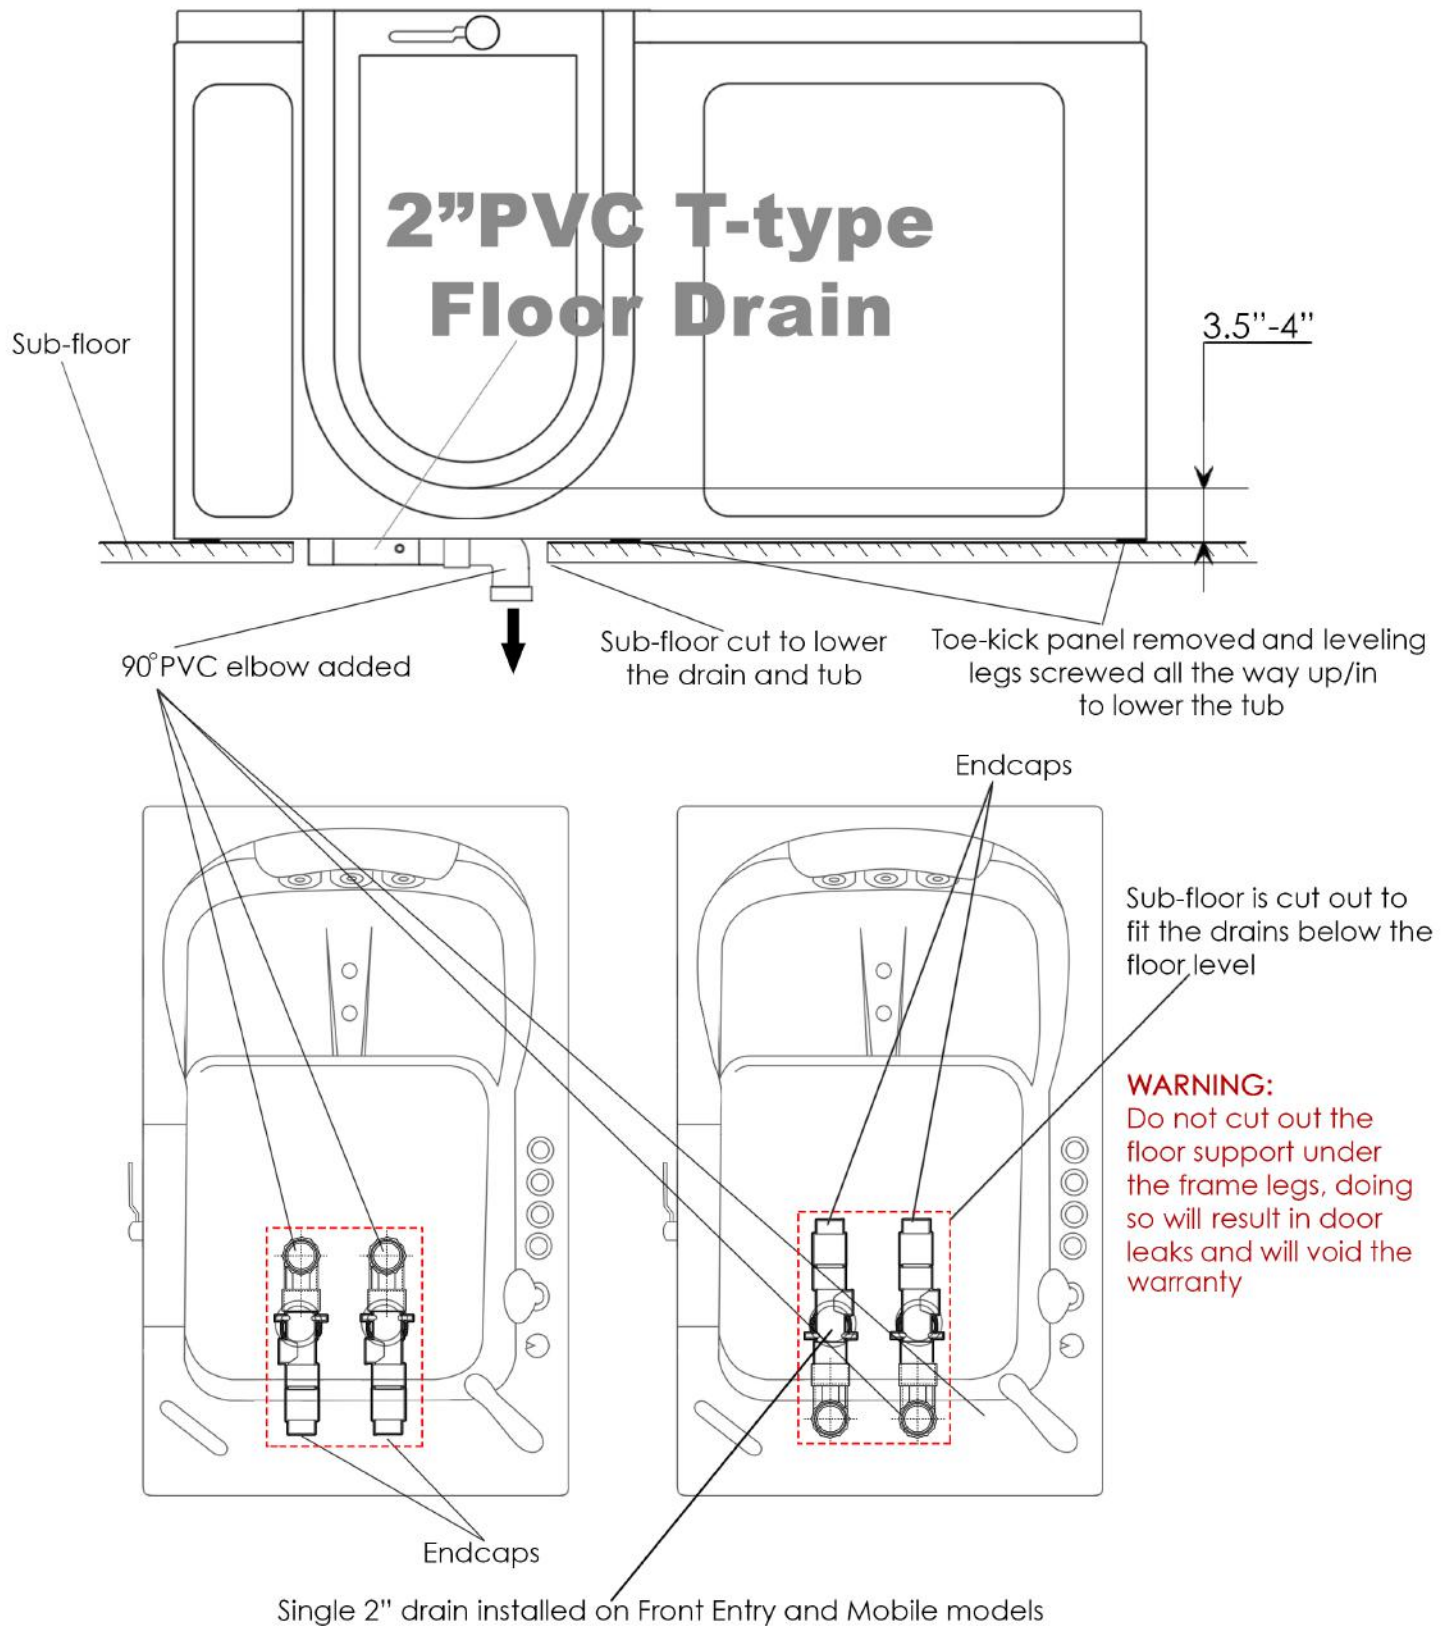

Ella Walk-In Bath Two Drain Options

Ella Walk-In Baths are equipped with one of two drain types shown below. Please refer to your drain option at time of purchase.

2" Brass Drain

Brass

90° PVC Elbow

2" PVC T-type 2 Port Drain

Endcap PVC T-Type

Several installation options

ABOVE THE FLOOR DRAIN INSTALLATION OPTION

BELOW THE FLOOR DRAIN INSTALLATION OPTION WITH LOWERED FRAME/THRESHOLD

Above the floor drain installation options

The drain positioning should be determined by a licensed plumber. The pictures above only show a few of the many possible options for drainage setup. For faster drainage all 4 ports may be connected to house drain.

Below the floor drain installation options

The drain positioning should be determined by a licensed plumber. The pictures above only show a few of the many possible options for drainage setup. For faster drainage all 4 ports may be connected to house drain.

2" T-type Dual Port Floor Drain for Ella Dual Drain Walk-In Bathtubs

2" T-type Dual Port Floor Drain for
Ella Single Drain Walk-In Bathtubs
Available on Ella Models: Front Entry and Mobile