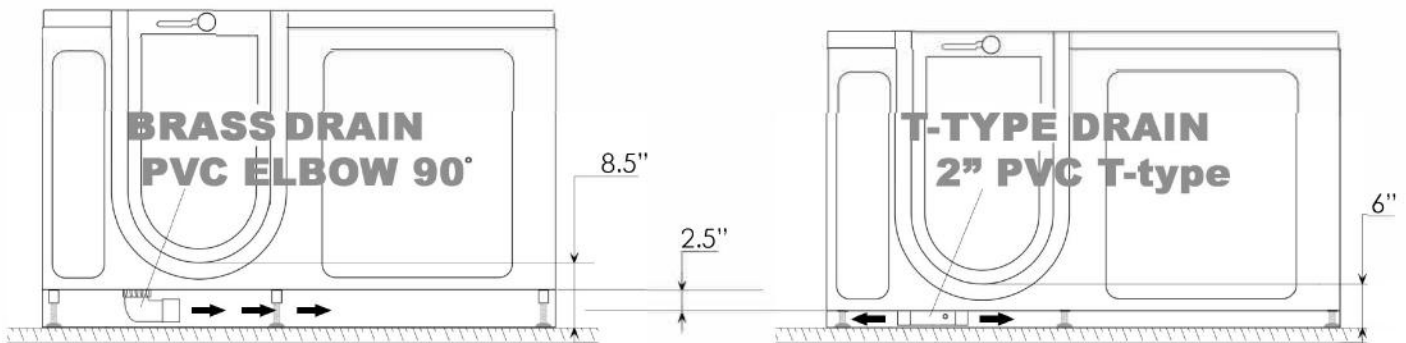

Ella Walk-In Bath Two Drain Options

Ella Walk-In Baths are equipped with one of two drain types shown below. Please refer to your drain option at time of purchase.

2" Brass Drain

Brass

90° PVC Elbow

2" PVC T-type 2 Port Drain

Endcap PVC T-Type

Several installation options

ABOVE THE FLOOR DRAIN INSTALLATION OPTION

BELOW THE FLOOR DRAIN INSTALLATION OPTION WITH LOWERED FRAME/THRESHOLD

Above the floor drain installation options

The drain positioning should be determined by a licensed plumber. The pictures above only show a few of the many possible options for drainage setup. For faster drainage all 4 ports may be connected to house drain.

Below the floor drain installation options

The drain positioning should be determined by a licensed plumber. The pictures above only show a few of the many possible options for drainage setup. For faster drainage all 4 ports may be connected to house drain.

2" T-type Dual Port Floor Drain for Ella Dual Drain Walk-In Bathtubs

2" T-type Dual Port Floor Drain for
Ella Single Drain Walk-In Bathtubs
Available on Ella Models: Front Entry and Mobile