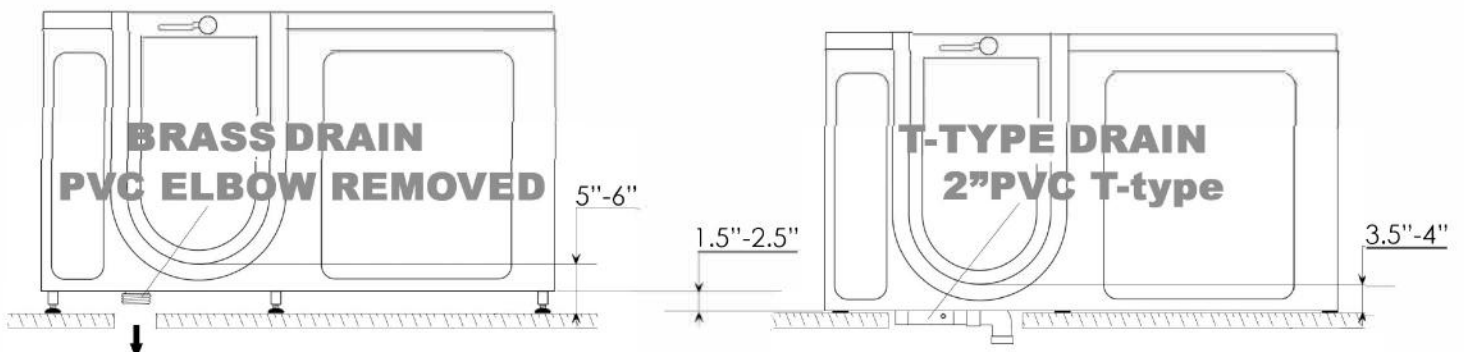

Ella Walk-In Bath Two Drain Options

Ella Walk-In Baths are equipped with one of two drain types shown below. Please refer to your drain option at time of purchase.

2" Brass Drain

Brass

90° PVC Elbow

2" PVC T-type 2 Port Drain

Endcap PVC T-Type

Several installation options

ABOVE THE FLOOR DRAIN INSTALLATION OPTION

BELOW THE FLOOR DRAIN INSTALLATION OPTION WITH LOWERED FRAME/THRESHOLD

Above the floor drain installation options

The drain positioning should be determined by a licensed plumber. The pictures above only show a few of the many possible options for drainage setup. For faster drainage all 4 ports may be connected to house drain.

Below the floor drain installation options

The drain positioning should be determined by a licensed plumber. The pictures above only show a few of the many possible options for drainage setup. For faster drainage all 4 ports may be connected to house drain.

2" T-type Dual Port Floor Drain for Ella Dual Drain Walk-In Bathtubs

2" T-type Dual Port Floor Drain for
Ella Single Drain Walk-In Bathtubs
Available on Ella Models: Front Entry and Mobile