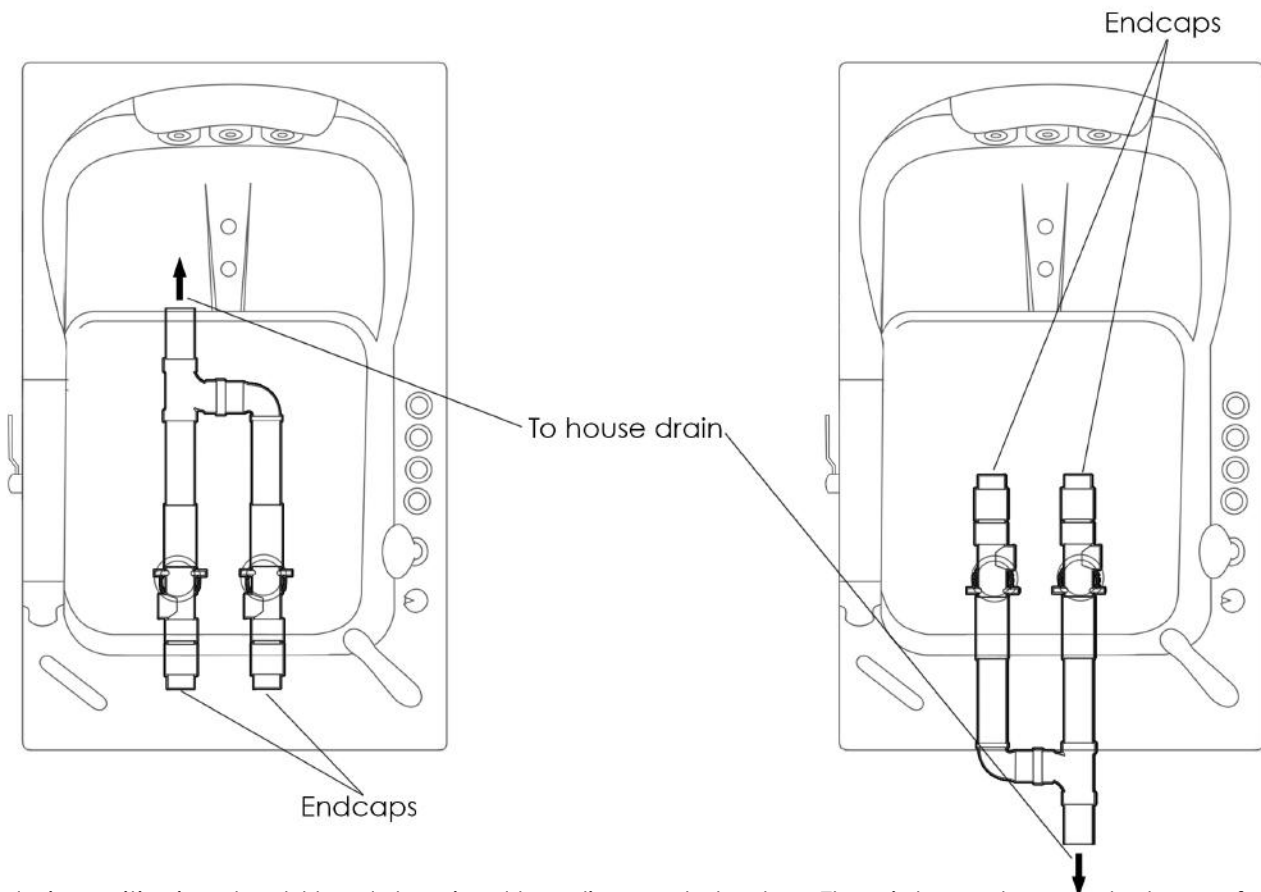

Ella Walk-In Bath Two Drain Options

Ella Walk-In Baths are equipped with one of two drain types shown below. Please refer to your drain option at time of purchase.

2" Brass Drain

Brass

90° PVC Elbow

2" PVC T-type 2 Port Drain

Endcap PVC T-Type

Several installation options

ABOVE THE FLOOR DRAIN INSTALLATION OPTION

BELOW THE FLOOR DRAIN INSTALLATION OPTION WITH LOWERED FRAME/THRESHOLD

Above the floor drain installation options

The drain positioning should be determined by a licensed plumber. The pictures above only show a few of the many possible options for drainage setup. For faster drainage all 4 ports may be connected to house drain.

Below the floor drain installation options

The drain positioning should be determined by a licensed plumber. The pictures above only show a few of the many possible options for drainage setup. For faster drainage all 4 ports may be connected to house drain.

2" T-type Dual Port Floor Drain for Ella Dual Drain Walk-In Bathtubs

2" T-type Dual Port Floor Drain for
Ella Single Drain Walk-In Bathtubs
Available on Ella Models: Front Entry and Mobile