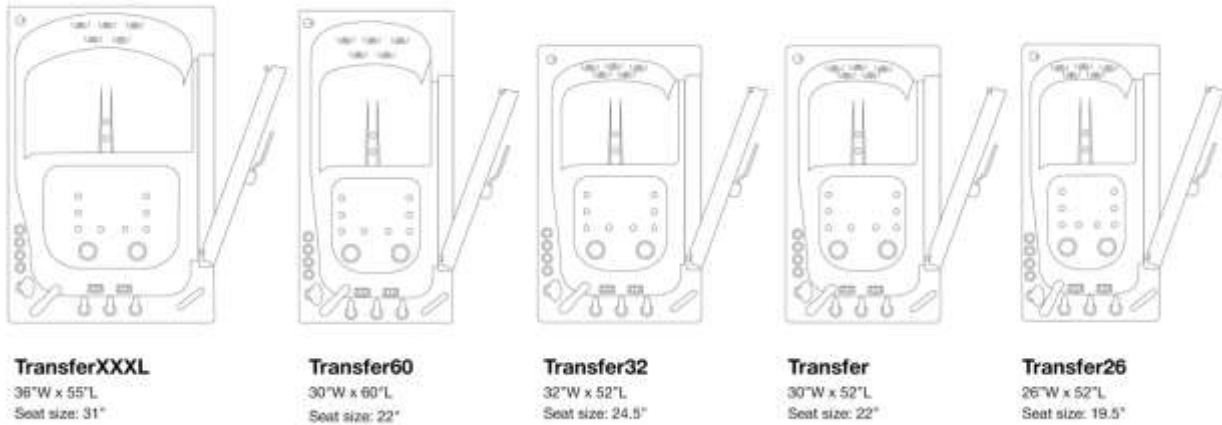

Ella light-weight, yet durable aluminum L shape outward swing doors are made with a 2-latch gear and shaft lock mechanism which allows for equal pressure to the door gasket throughout its entirety and guarantees a leakproof door seal. The L shape door opening allows for toilet clearance up to 21" height and convenient transfer from the wheelchair into the seat over the soft and warm to touch acrylic shell.

The door is attached to the shell so there is no cold or sharp aluminum door frame in contact with bathers body during the transfer or slide into the bathtub. That makes this transition into the seat for bather very comfortable and pleasant.

The best fast drain in industry – no power required! Ella gravity driven 2" dual drain technology with independently operated 2 openers, 2 overflows for fast and reliable drainage and exit out of the walk-in tub. This drain can be connected to 4 x two inch outlets vs. one 1 1/2" standard bathtub drain.

supremely relaxing experience. Two pre-installed grab bars allow for easier access and maneuverability.

Comparison Charts

Important Dimensions

	TRANSFER	TRANSFER32	TRANSFER26	TRANSFER60	TRANSFERXXXL
Dimensions of Tub WxLxH	29x52x42	32x52x42	26x52x42	30x60x42	36x55x42
Dimensions of Crate WxLxH	32x54x50	34x54x50	30x54x50	32x62x50	38x60x50
Threshold Height	7"	7"	7"	7"	7"
Threshold Lowering Option	4.5"	4.5"	4.5"	4.5"	4.5"
Seat Width	22"	24.5"	20"	22"	29"
Seat Height	17"	17"	17"	17"	17"
Width of Door	36" L Shaped	36" L Shaped	36" L Shaped	36" L Shaped	36" L Shaped